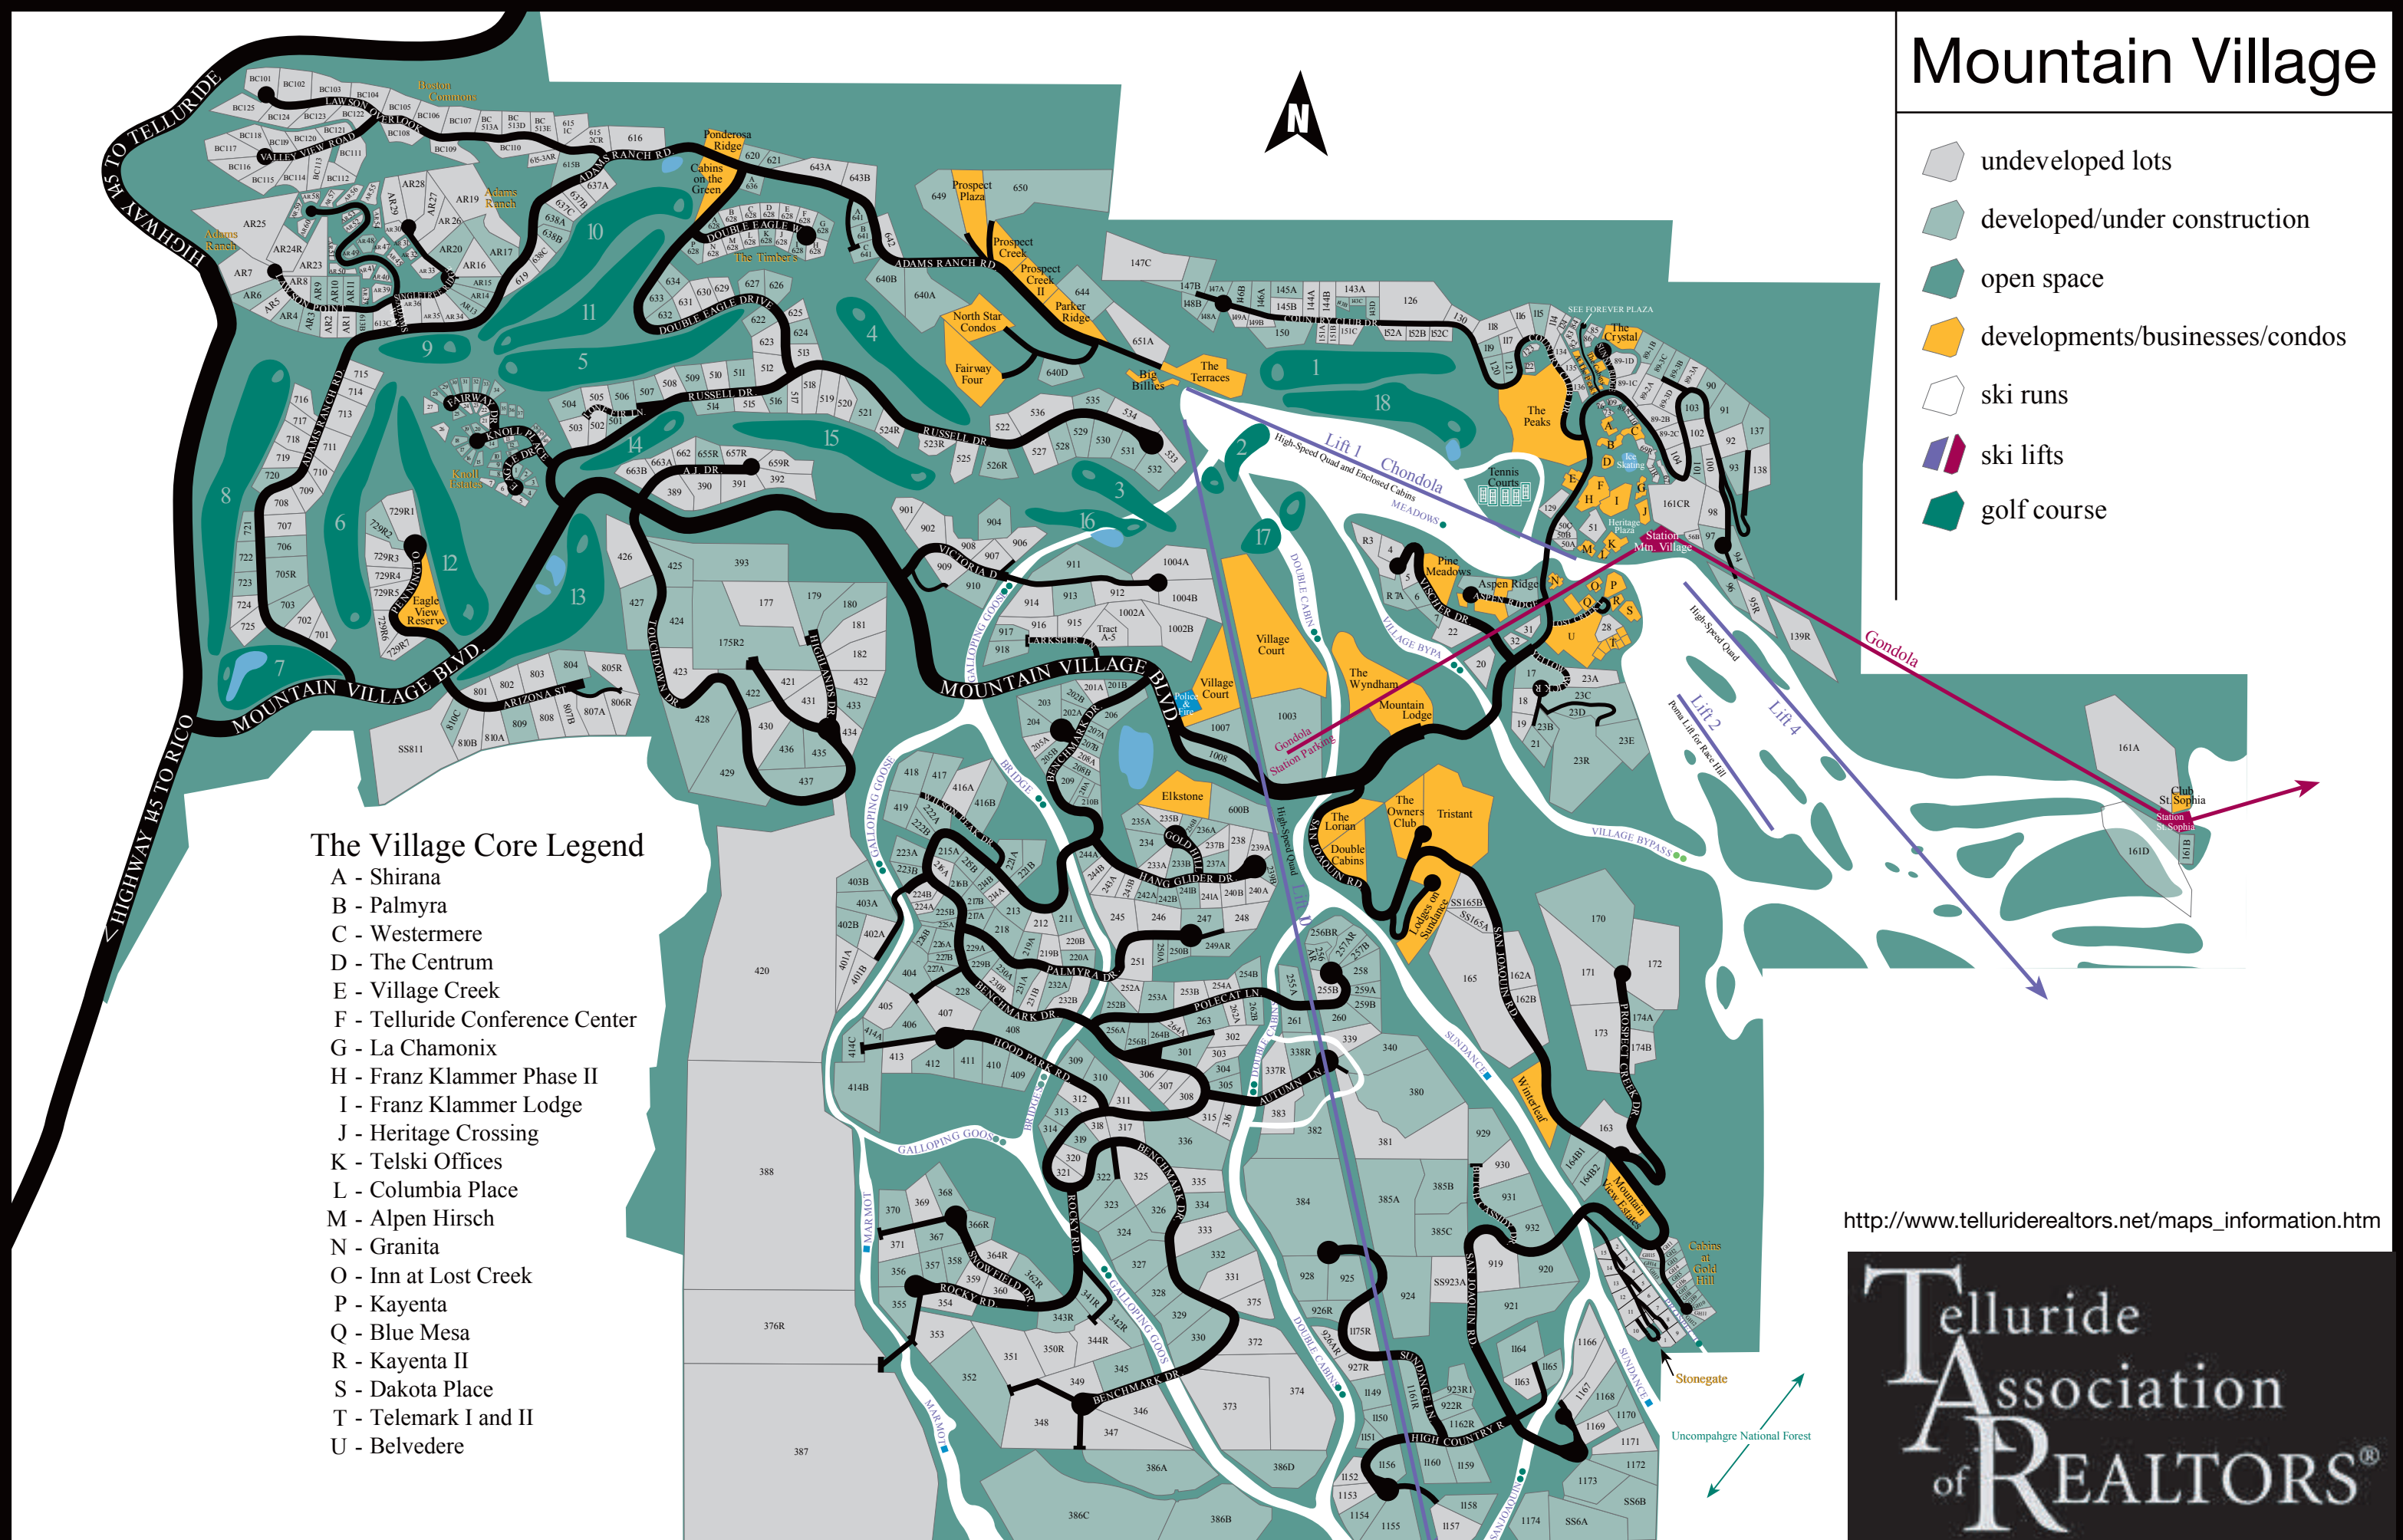

# Mountain Village

-  undeveloped lots
-  developed/under construction
-  open space
-  developments/businesses/condos
-  ski runs
-  ski lifts
-  golf course

## The Village Core Legend

- A - Shirana
- B - Palmyra
- C - Westermere
- D - The Centrum
- E - Village Creek
- F - Telluride Conference Center
- G - La Chamonix
- H - Franz Klammer Phase II
- I - Franz Klammer Lodge
- J - Heritage Crossing
- K - Telski Offices
- L - Columbia Place
- M - Alpen Hirsch
- N - Granita
- O - Inn at Lost Creek
- P - Kayenta
- Q - Blue Mesa
- R - Kayenta II
- S - Dakota Place
- T - Telemark I and II
- U - Belvedere